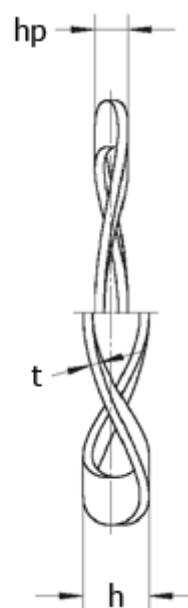

# Data Sheet

Article number: 22012910

Description: Wave washer L&M 61x51x0,5 K2  
for bearing : 6007, 6206, 6305, 6403 16007

## Measures

$d1$  = 50.60  
 $d2$  = 60.70  
F (N) at  $hp$  = 430.0  
For bearing = 6007, 6403  
 $h$  = 3.7  
 $hp$  = 1.60  
 $t$  = 0.50  
Waves = 5

Weight (kg) / 100 pcs = 0.331